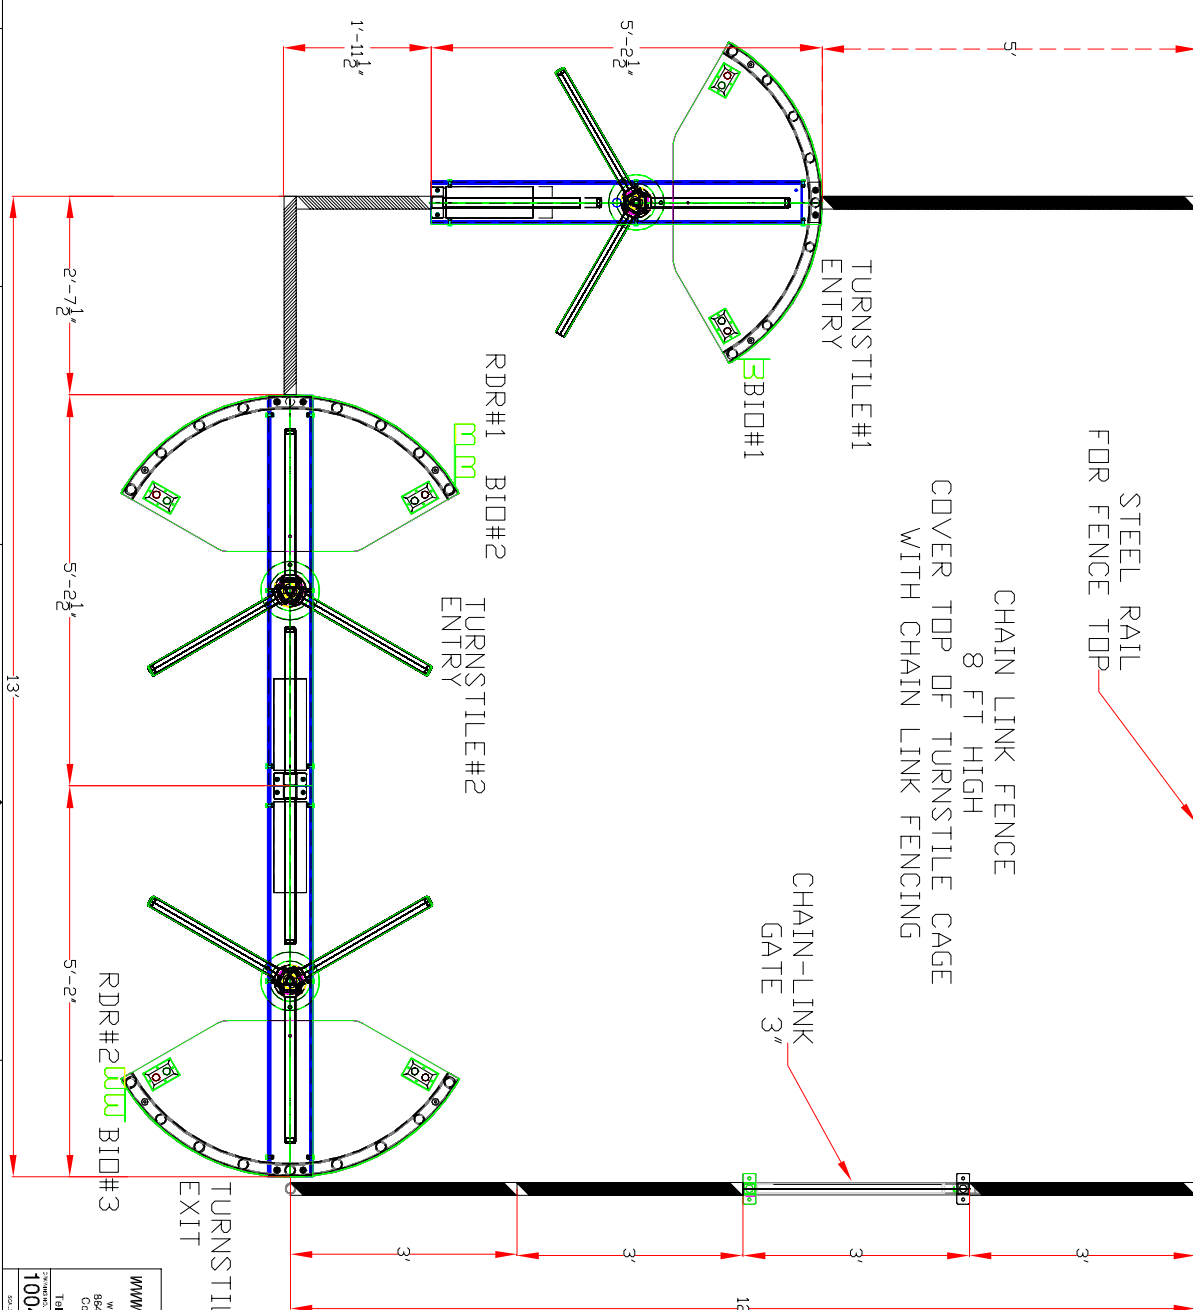

DATE	BY	DESCRIPTION	DATE	APPROVED
01-27-06	LA	ISSUED FOR ESTIMATING		
03-22-06	LA	ISSUED FOR CONSTRUCTION		
	LA	AS-BUILT		

<p>www.TURNSTILES.US</p> <p>9641 South Vandalia Rd. Columbia, Colorado 80433</p> <p>Patricia M. Mosher T 816-303-8970 / 1099 pmk.11</p>	<p>Card Access</p> <p>Compact Industries</p> <p>3945 Ohio Ave. St. Charles, IL 60174</p>
---	--

1004S - TURNSTILE & GATE DEVICE LAYOUT